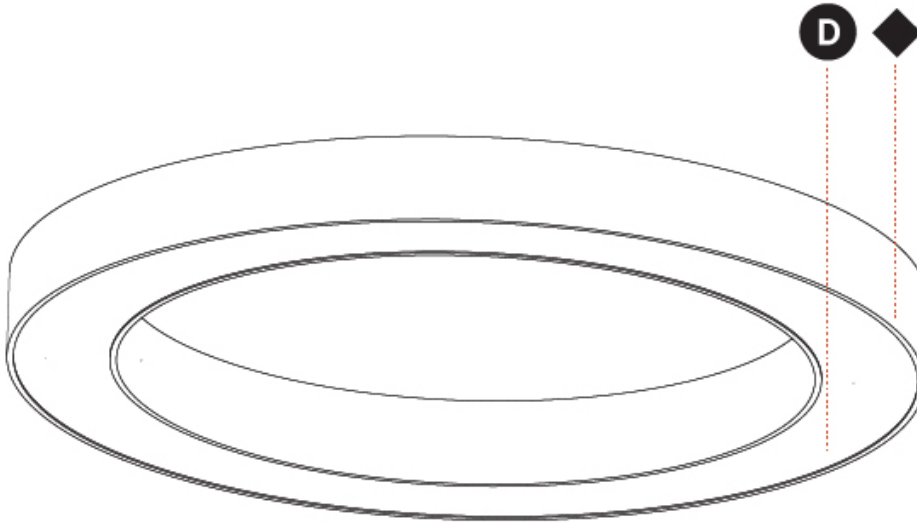

A32914-

PROJECT

TYPE

SPECIFIER

QUANTITY

DATE

GLORIOUS COLOR FINISH CHART

PROJECT _____